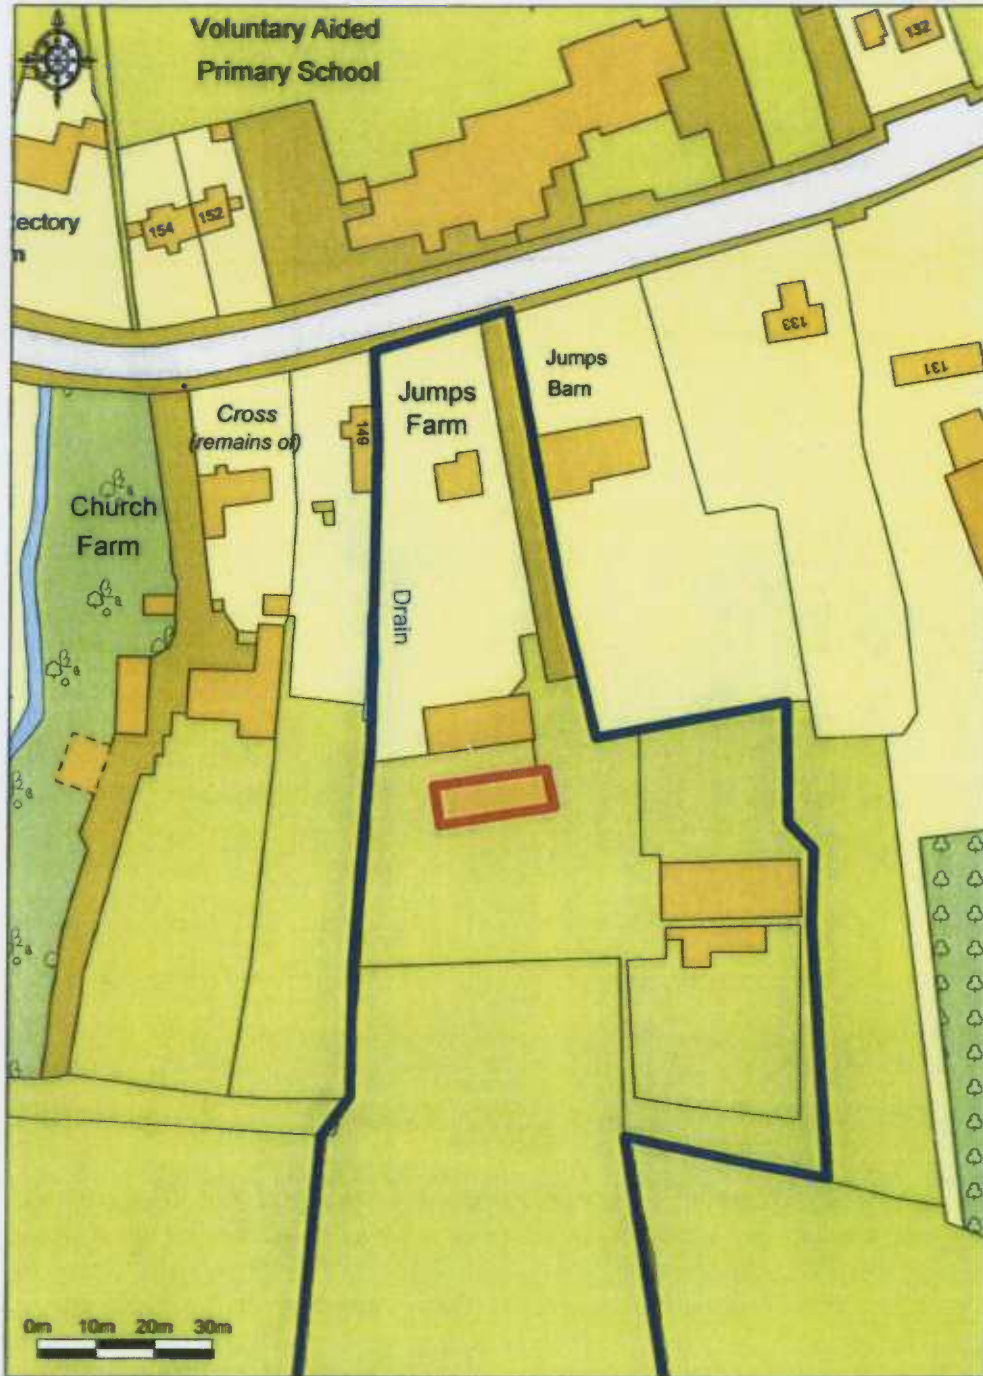

12/00254/KUL

Change of Use of Building B for Storage

Plan Ref: 1944-4